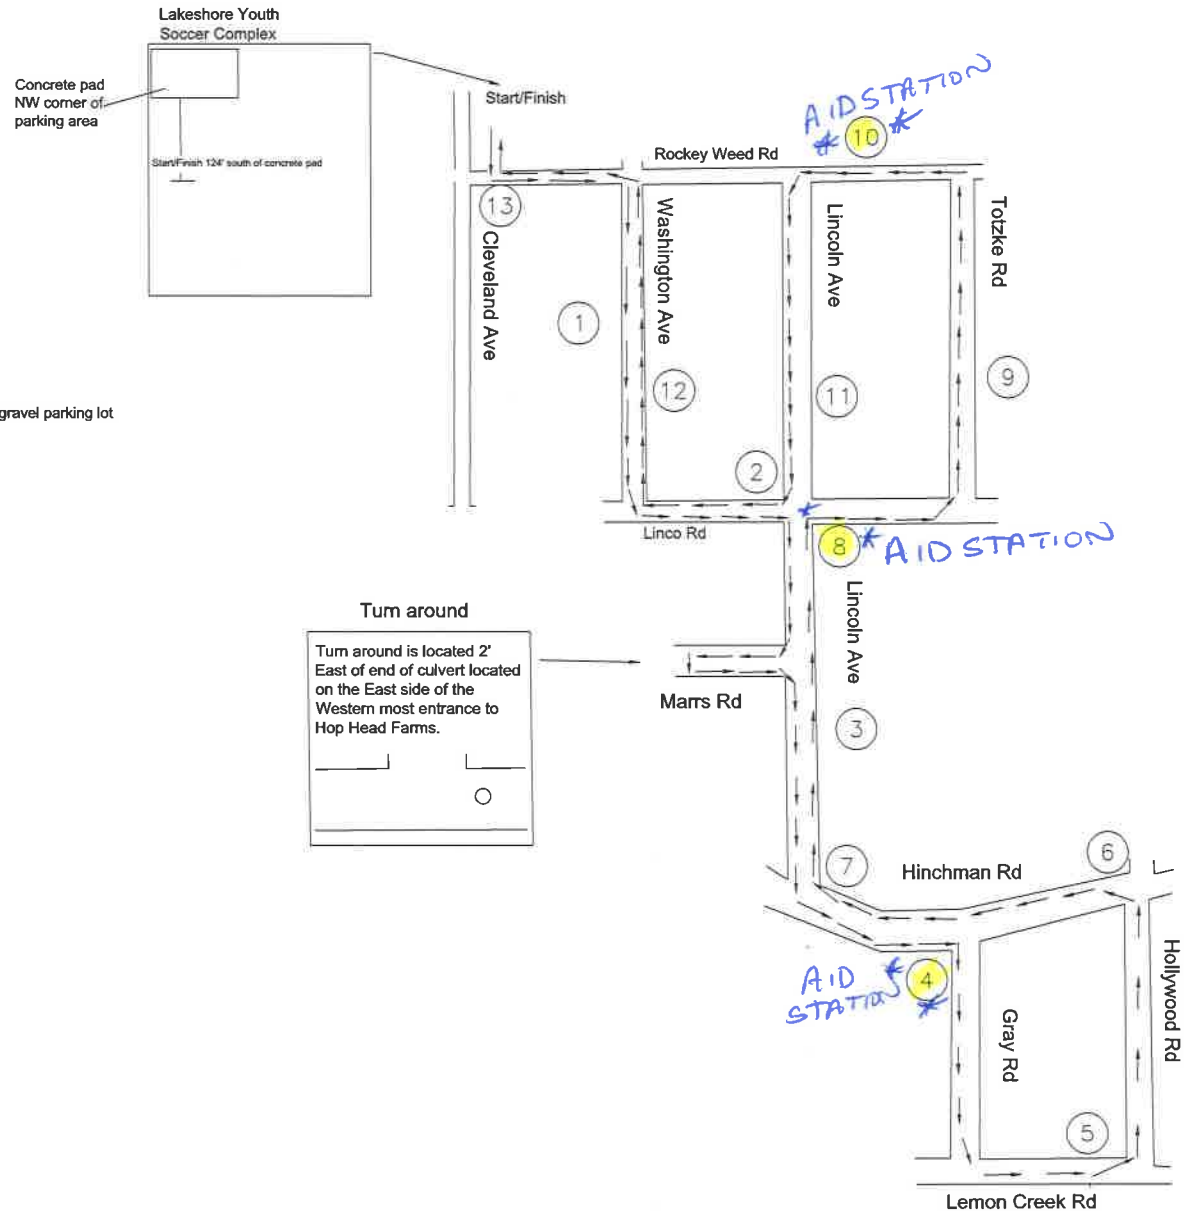

Half Note Half Marathon

Stevensville, Michigan

Prepared by Brad Krugler
krugler@yahoo.com

START/FINISH: 124' south of south edge of concrete pad located at the north west end of gravel parking lot at the Lakeshore Youth Soccer Complex.

Mile 1: 128' S of gray mailbox 6965 Washington Ave

Mile 2: Adjacent from southernmost driveway at 7363 Lincoln Ave

Mile 3: 300' S of 7707 Lincoln Ave

Mile 4: 87' W of Hinchman & Gray intersection

Mile 5: 111' E of 317 Lemon Creek Road mailbox

Mile 6: 148' N of 8207 Hollywood Road

Mile 7: Even with 800 Hinchman

Mile 8: 149' N of 7527 Lincoln Ave

Mile 9: 45' N 7030 Totzke Road

Mile 10: 316' W of 677 Rocky Weed mailbox

Mile 11: Even with 7158 Lincoln Ave mailbox

Mile 12: 78' S of 7074 Washington Ave mailbox

Mile 13: 67' N of fence at parking lot entrance