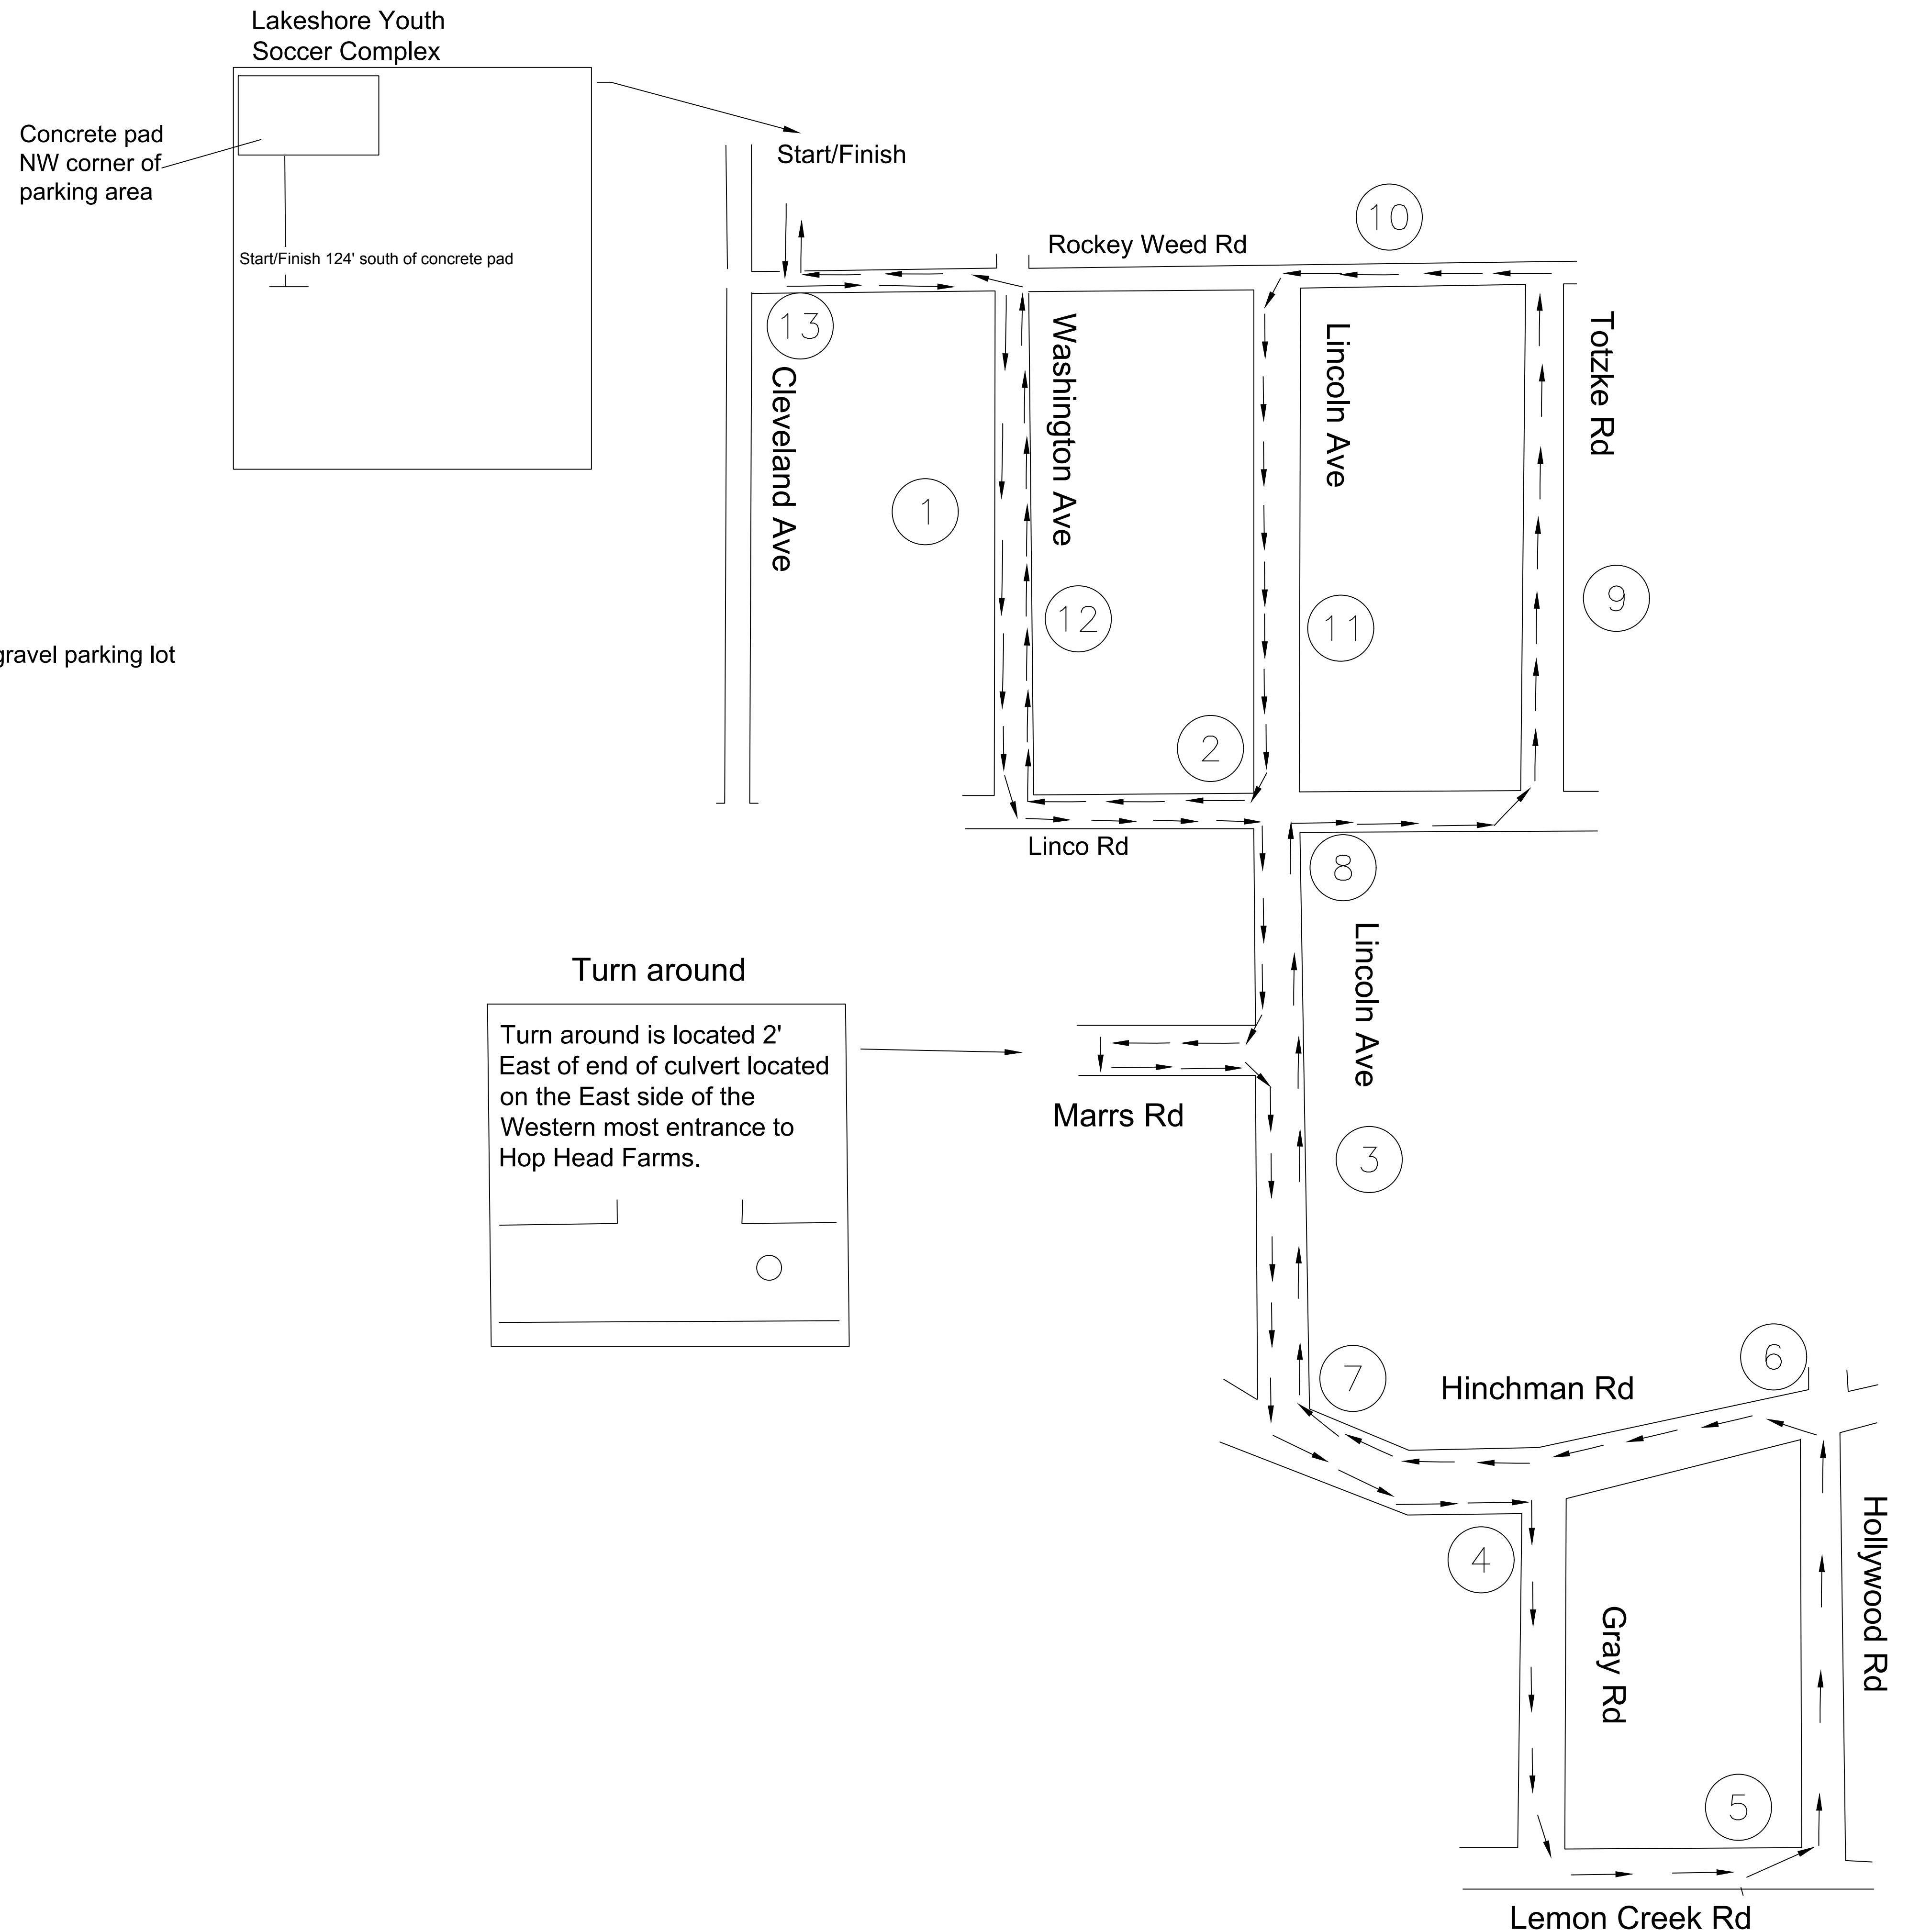

# Half Note Half Marathon

Stevensville, Michigan

Prepared by Brad Krugler  
krugler@yahoo.com

START/FINISH: 124' south of south edge of concrete pad located at the north west end of gravel parking lot at the Lakeshore Youth Soccer Complex.

Mile 1: 128' S of gray mailbox 6965 Washington Ave

Mile 2: Adjacent from southernmost driveway at 7363 Lincoln Ave

Mile 3: 300' S of 7707 Lincoln Ave

Mile 4: 87' W of Hinchman & Gray intersection

Mile 5: 111' E of 317 Lemon Creek Road mailbox

Mile 6: 148' N of 8207 Hollywood Road

Mile 7: Even with 800 Hinchman

Mile 8: 149' N of 7527 Lincoln Ave

Mile 9: 45' N 7030 Totzke Road

Mile 10: 316' W of 677 Rocky Weed mailbox

Mile 11: Even with 7158 Lincoln Ave mailbox

Mile 12: 78' S of 7074 Washington Ave mailbox

Mile 13: 67' N of fence at parking lot entrance